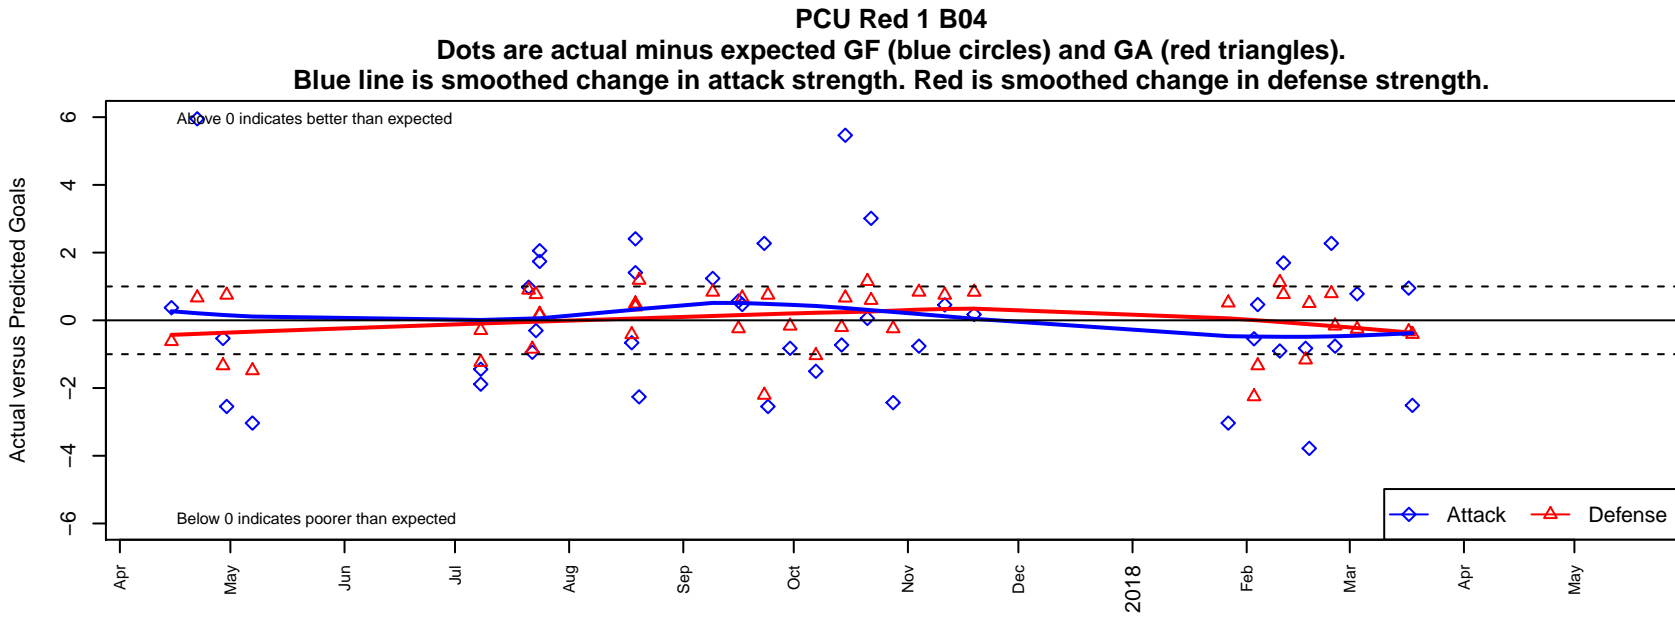

PCU Red 1 B04

Portland City United SC
 Portland, OR
 B04 total strength=1569
 attack=16.57 defense=12.43
 fall league = PTT B04 Premier Green
 spr league = Spr OYS B04 Premier Green

alt names used:
 PCU 04B Red 1 (OR) (SC)
 PCU 04B Red 1 FWRL
 PORTLAND CITY UNITED SC B04 RED
 PORTLAND CITY UNITED SC B04 RED (OR)
 PCU 04B Red 1 (OR)
 PCU 04B Red 1 FWRL

**attack and defense variance (black dot)
relative to other teams
and top 10 in region**

**attack and defense rating
relative to others at age
and all opponents in last 13 months**

Performance relative to 13 month average