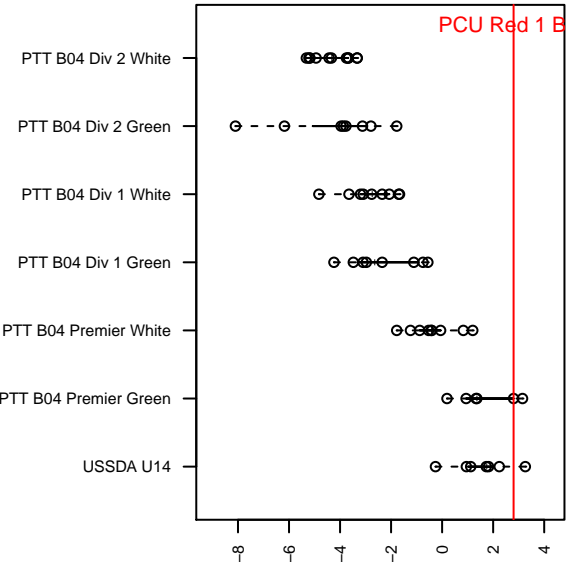

PCU Red 1 B04

Portland City United SC
 Portland, OR
 B04 total strength=1569
 attack=16.57 defense=12.43
 fall league = PTT B04 Premier Green
 spr league = Spr OYS B04 Premier Green

alt names used:
 PCU 04B Red 1 (OR) (SC)
 PCU 04B Red 1 FWRL
 PORTLAND CITY UNITED SC B04 RED
 PORTLAND CITY UNITED SC B04 RED (OR)
 PCU 04B Red 1 (OR)
 PCU 04B Red 1 FWRL

**attack and defense variance (black dot)
relative to other teams
and top 10 in region**

**attack and defense rating
relative to others at age
and all opponents in last 13 months**

Performance relative to 13 month average