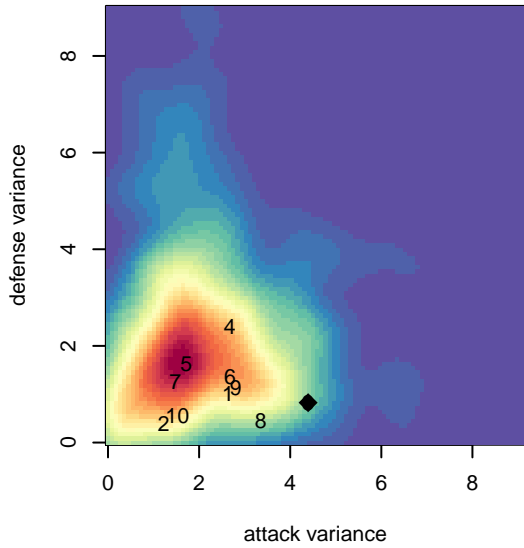

PCU Red 1 B04

Portland City United SC
 Portland, OR
 B04 total strength=1569
 attack=16.57 defense=12.43
 fall league = PTT B04 Premier Green
 spr league = Spr OYS B04 Premier Green

alt names used:
 PCU 04B Red 1 (OR) (SC)
 PCU 04B Red 1 FWRL
 PORTLAND CITY UNITED SC B04 RED
 PORTLAND CITY UNITED SC B04 RED (OR)
 PCU 04B Red 1 (OR)
 PCU 04B Red 1 FWRL

**attack and defense variance (black dot)
relative to other teams
and top 10 in region**

**attack and defense rating
relative to others at age
and all opponents in last 13 months**

Performance relative to 13 month average